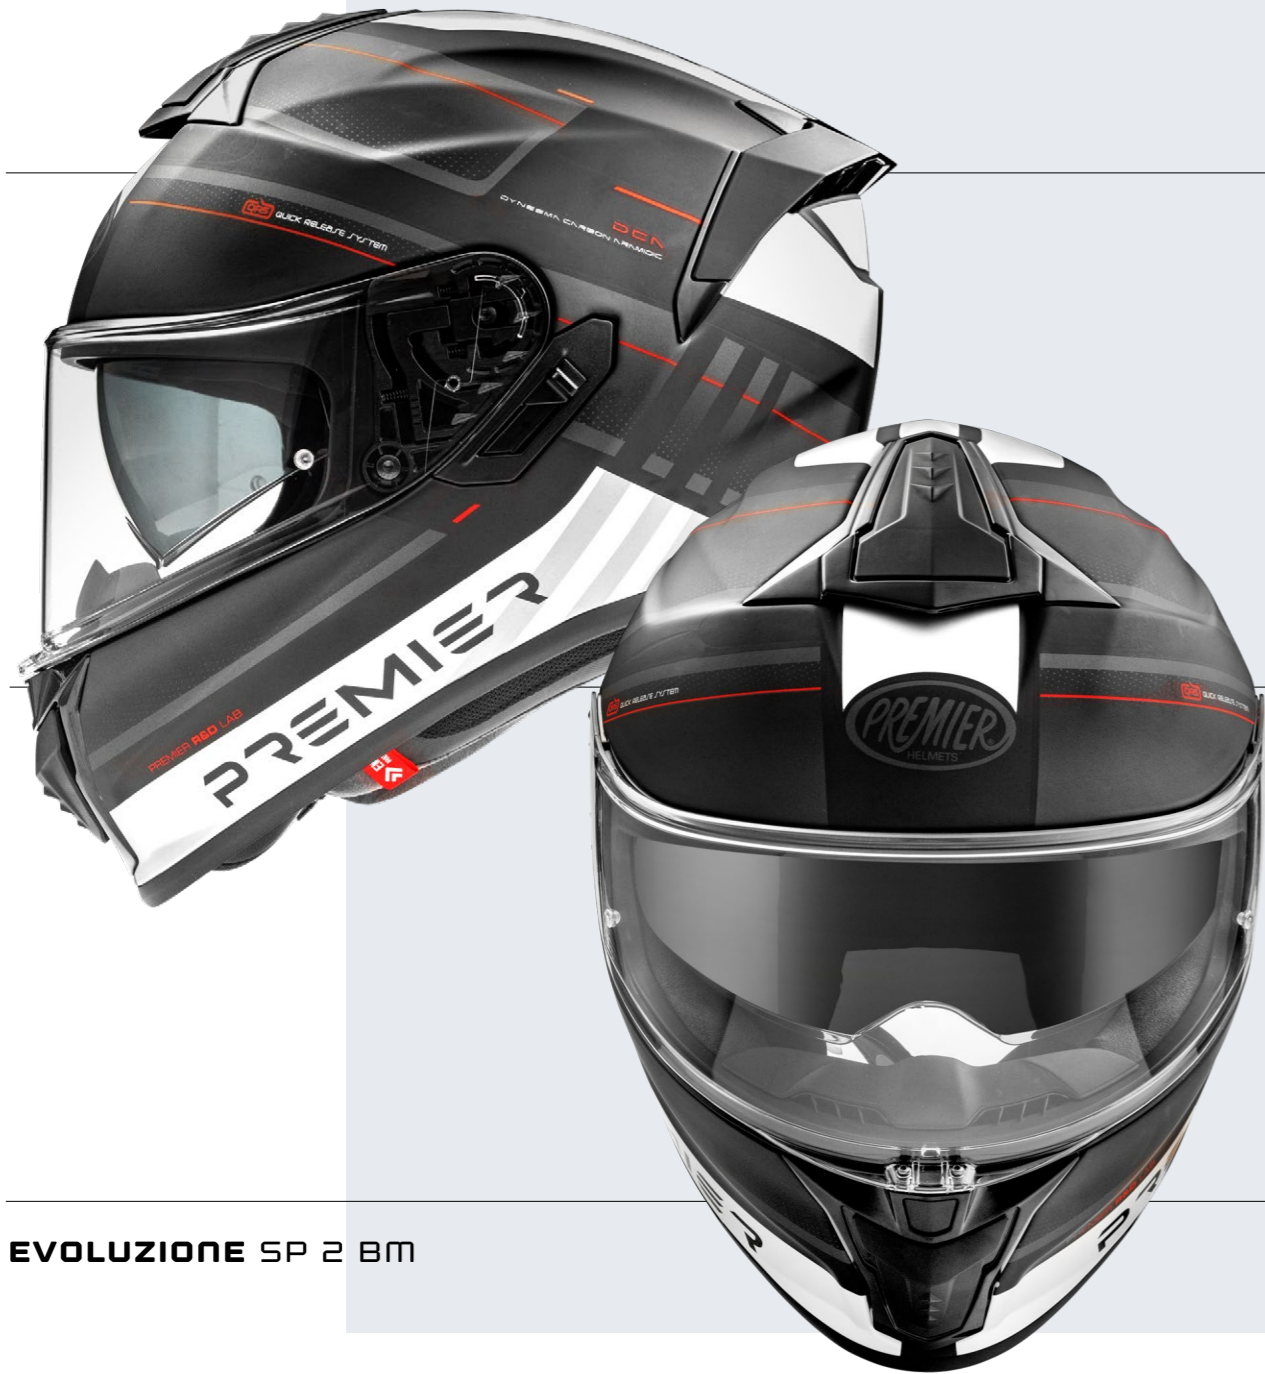

NEW GRAPHIC 2025

EVOLUZIONE PR 11 / € 329,99*

XS S M L XL XXL

EVOLUZIONE PR 92 BM / € 329,99*

XS S M L XL XXL

EVOLUZIONE PR 49 BM / € 329,99*

XS S M L XL XXL

EVOLUZIONE PR 8 / € 329,99*

XS S M L XL XXL

* Suggested retail price

EVOLUZIONE RR 2 / € 329,99*

XS S M L XL XXL

EVOLUZIONE RR 13 / € 329,99*

XS S M L XL XXL

EVOLUZIONE DK 2 BM / € 329,99*

XS S M L XL XXL

EVOLUZIONE RR 2

* Suggested retail price

EVOLUZIONE SP 2 BM

EVOLUZIONE SP 92 / € 329,99*

XS S M L XL XXL

EVOLUZIONE SP 2 BM / € 329,99*

XS S M L XL XXL

EVOLUZIONE U9 BM / € 309,99*